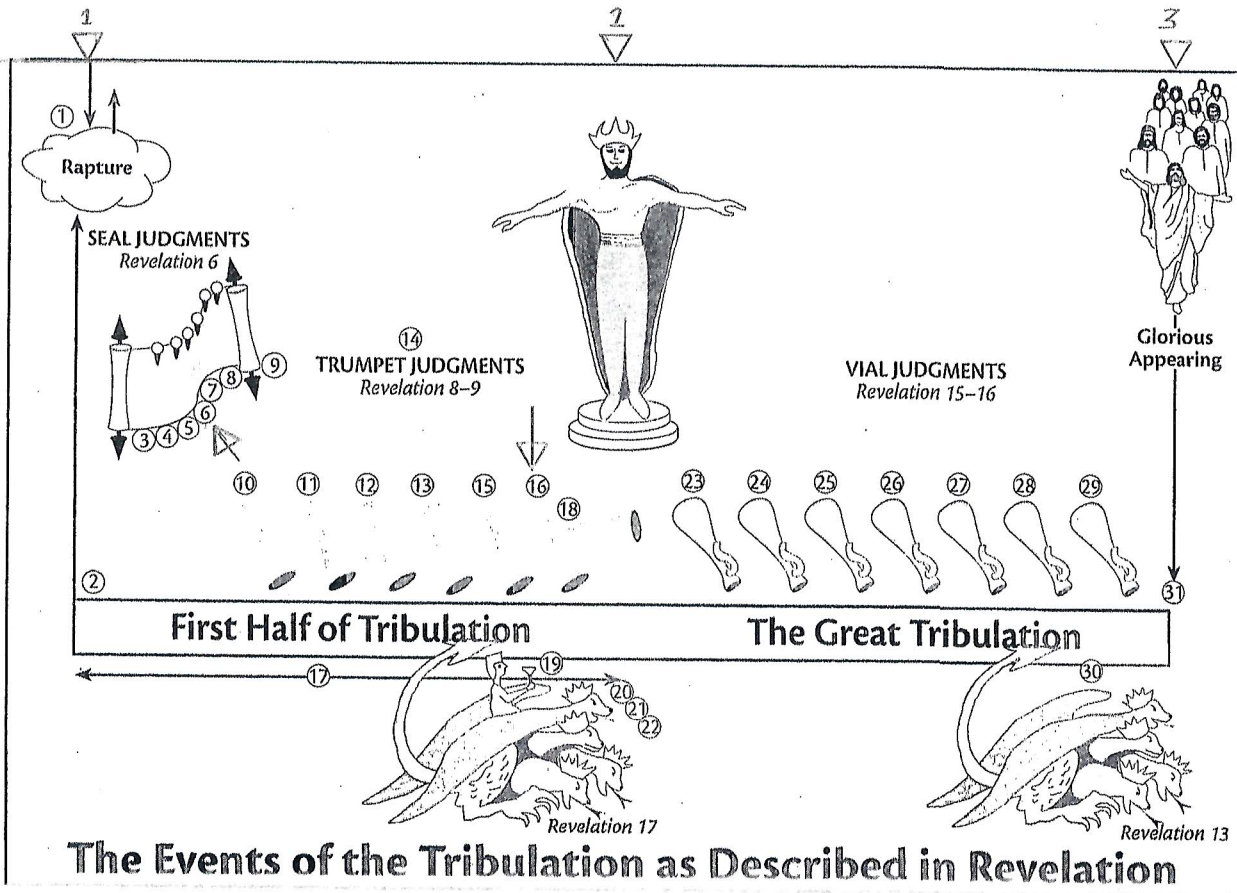

When the Fourth Seal is opened 1/4 of all people & living creatures are killed - 7.0 Billion people today $\times .25 = 1.75$ Billion will die
 This is the Sixth Trumpet which kills 1/3 of remaining people on earth ($7.0 - 1.75 = 5.25 \times 1/3 = 1.75$ Billion) (REV. 9:13)

Summary

IN the 1st 42mo. of the Tribulation 1.75 Billion & 1.75 Billion people will die from God's WRATH \rightarrow this does NOT include DEATHS FROM ALL of the other ISSUES going on in the world

- 1) Pre-Tribulation Rapture
- 2) Mid-Tribulation Rapture
- 3) Post-Tribulation Rapture

The Events of the Tribulation as Described in Revelation